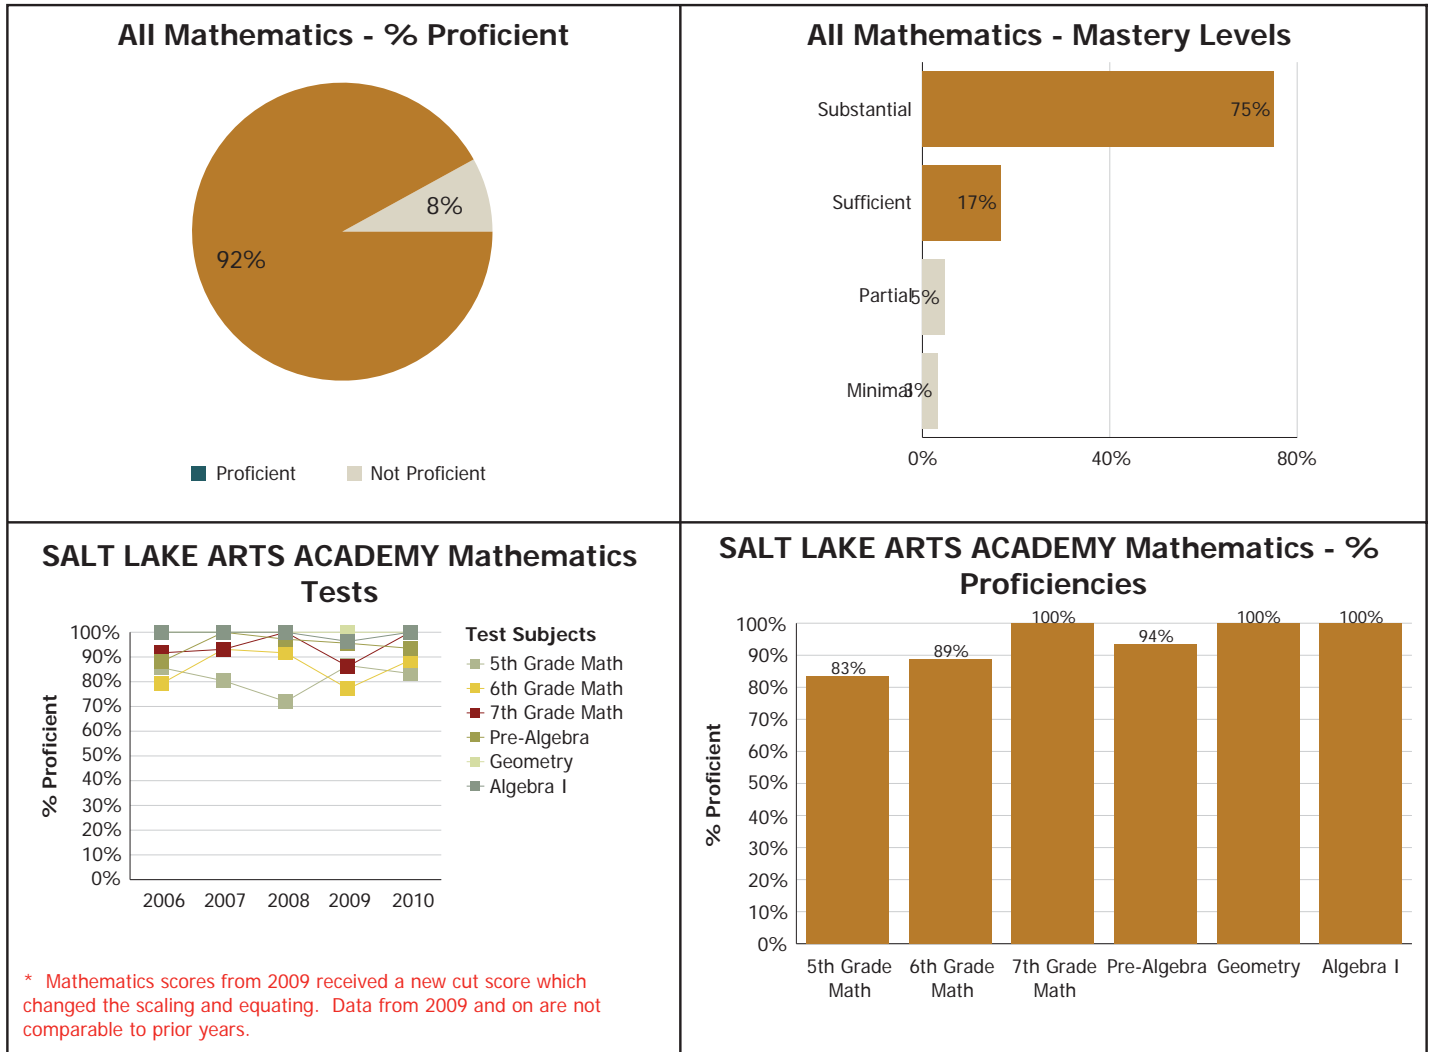

## 2010 CRT Subject Results for SALT LAKE ARTS ACADEMY

<b>Gender:</b> All	<b>SES:</b> All	<b>ELL:</b> All
<b>Ethnicity:</b> All	<b>SWD:</b> All	<b>Mobile:</b> All

[2010 CRT by Test Details](#)

[CRT by Teacher](#)

[2010 Mathematics Mastery Level Details](#)

CRT Detailed Longitudinal