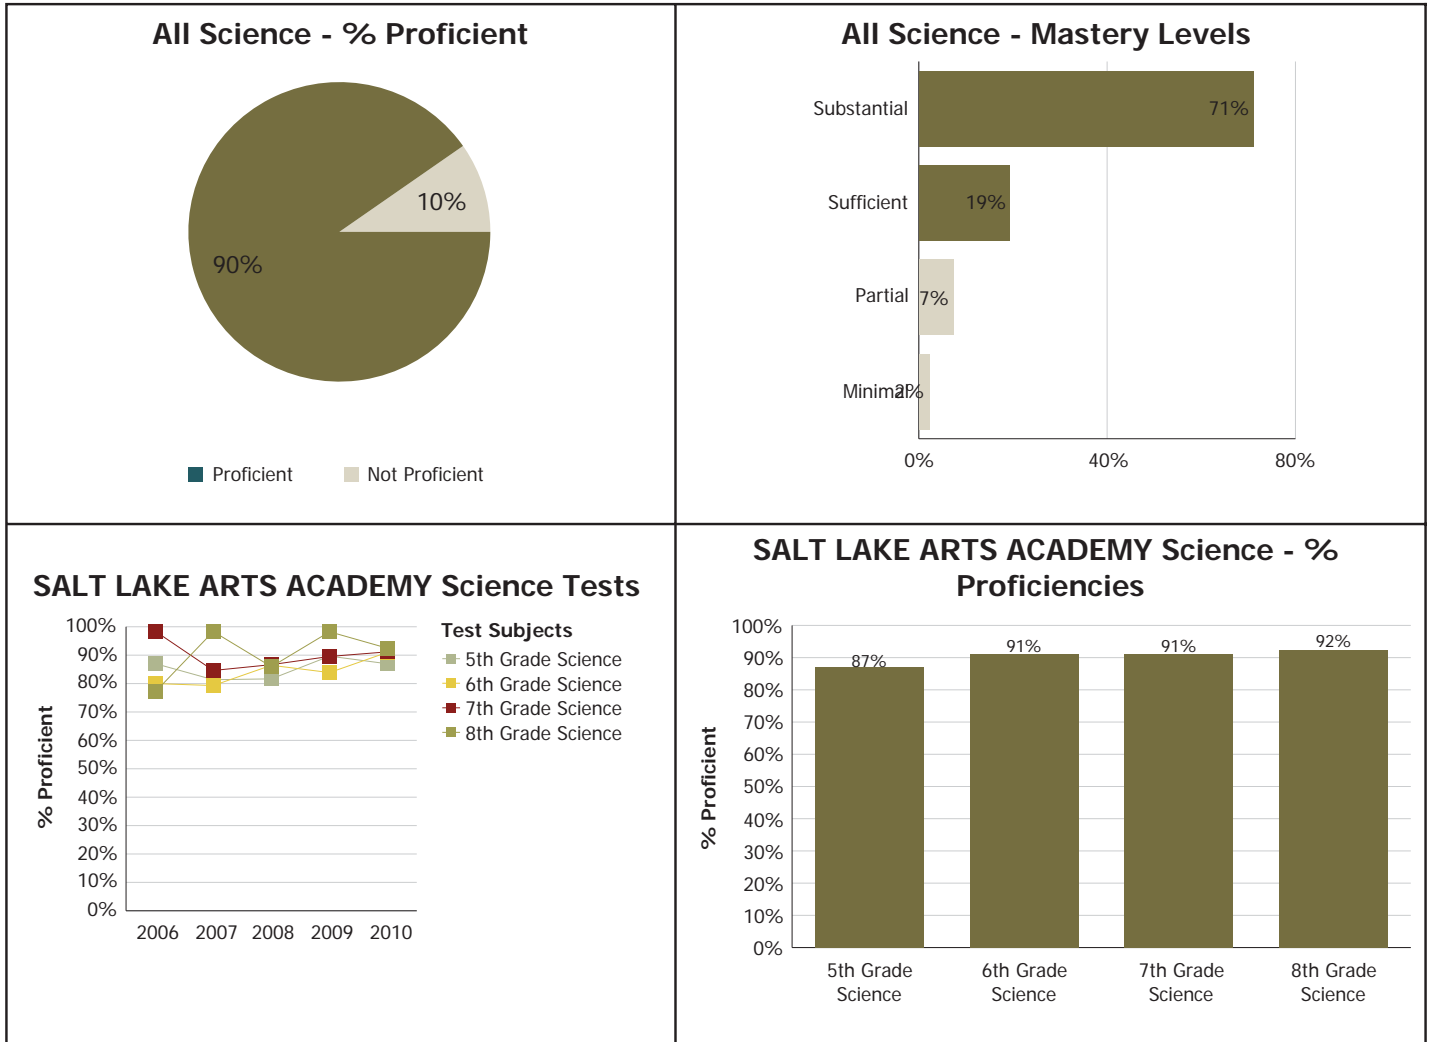

2010 CRT Subject Results for SALT LAKE ARTS ACADEMY

Gender: All	SES: All	ELL: All
Ethnicity: All	SWD: All	Mobile: All

[2010 CRT by Test Details](#)

[CRT by Teacher](#)

[2010 Science Mastery Level Details](#)

[CRT Detailed Longitudinal](#)